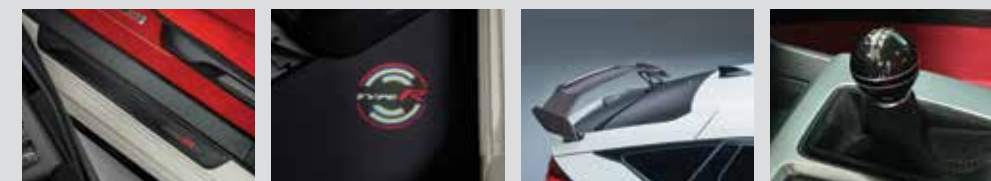

ADVANCE &
SPORTS PACK

The Sports Pack features a combination of lights, spoilers and protection accessories to give an ambient atmosphere to the inside and stylish look to the outside of your car.

The pack consists of the: Illuminated Door Sill Trims, Illuminated Type R Pattern Projector, Carbon Wing Spoiler and Gear Knob - Carbon (Red/Black)